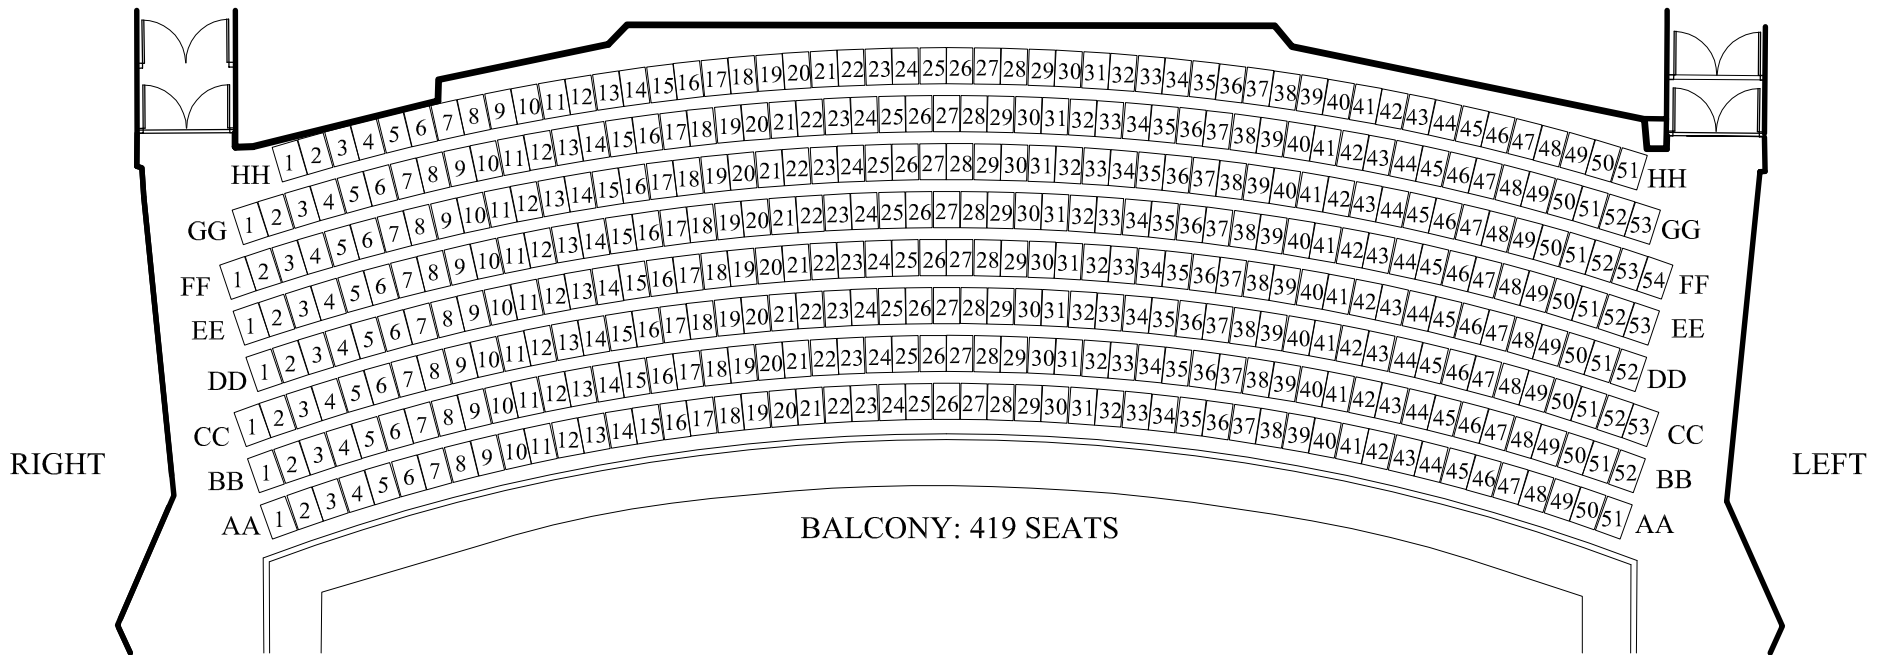

ARTSCAPE OPERA HOUSE SEATING PLAN

ROW A+B: TEMPORARY
ON CLOSED ORCHESTR PIT

TOTAL EXCL. ROW A+B: 1488 SEATS
TOTAL INCL. ROW B: 1518 SEATS
TOTAL INCL. ROW A+B: 1546 SEATS

STAGE