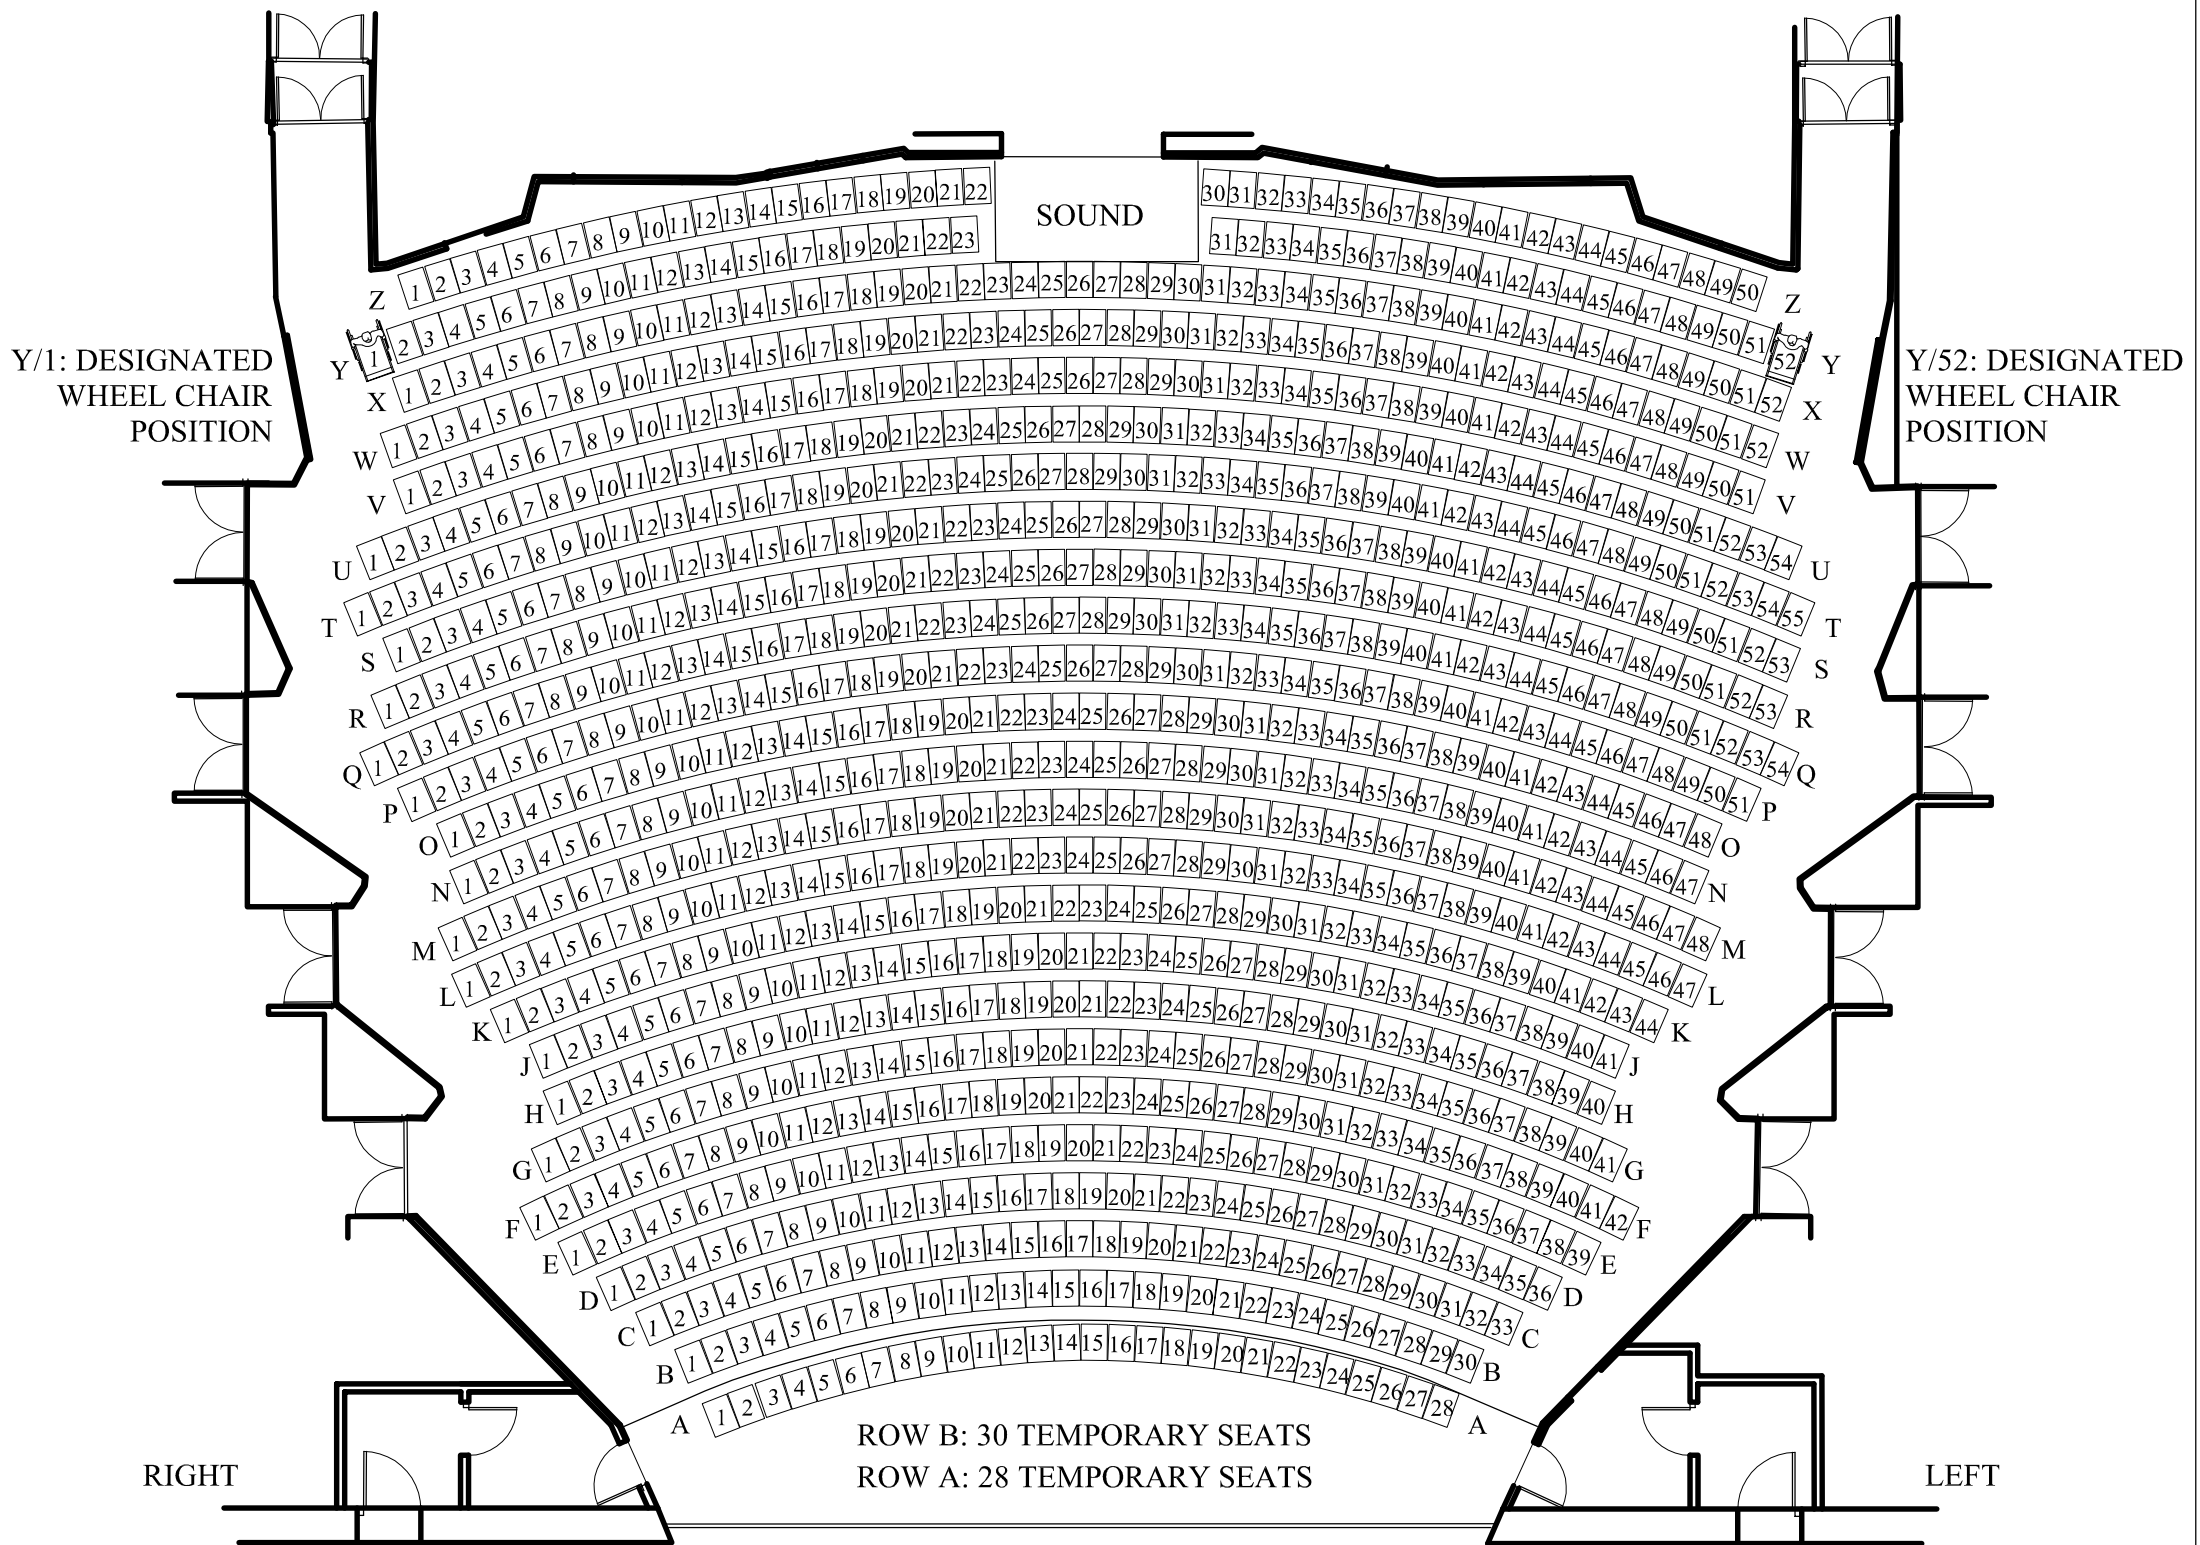

ARTSCAPE OPERA HOUSE SEATING PLAN

ROW A+B: TEMPORARY
ON CLOSED ORCHESTR PIT

TOTAL EXCL. ROW A+B: 1488 SEATS
TOTAL INCL. ROW B: 1518 SEATS
TOTAL INCL. ROW A+B: 1546 SEATS

STAGE