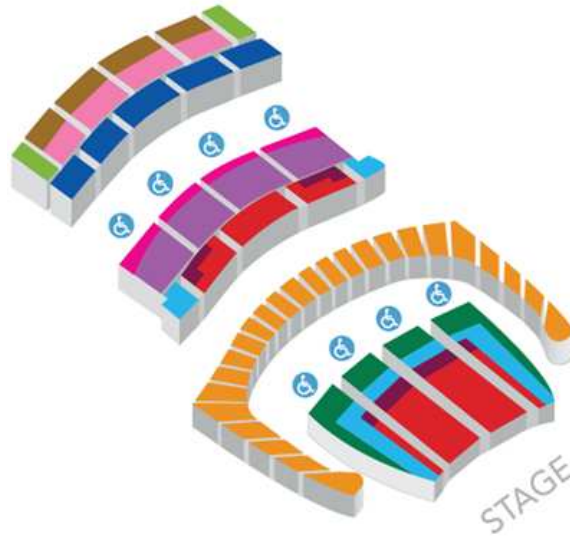

PLAN YOUR EXPERIENCE

AREA MAP

WAR MEMORIAL OPERA HOUSE

ACCESSIBILITY

SEAT MAPS

OPERAVISION

TOURS

SEAT MAPS

SAN FRANCISCO OPERA SEATING CHART

Specific seat numbers by section are available by viewing [our PDF online](#).

- | | |
|--|---|
|  Box Seats (BOX) |  Dress Circle 2 (DC2) |
|  Orchestra Premium (ORP) or Grand Tier Premium (GTP) |  Balcony Circle (BC) |
|  Orchestra Premium 2 (ORP2) or Grand Tier Premium 2 (GTP2) |  Balcony Front (BLF) |
|  Orchestra (ORC) or Grand Tier (GT) |  Balcony Rear (BLR) |
|  Orchestra Ring (ORR) |  Balcony Side (BLS) |
|  Dress Circle (DC) |  Wheelchair Access |