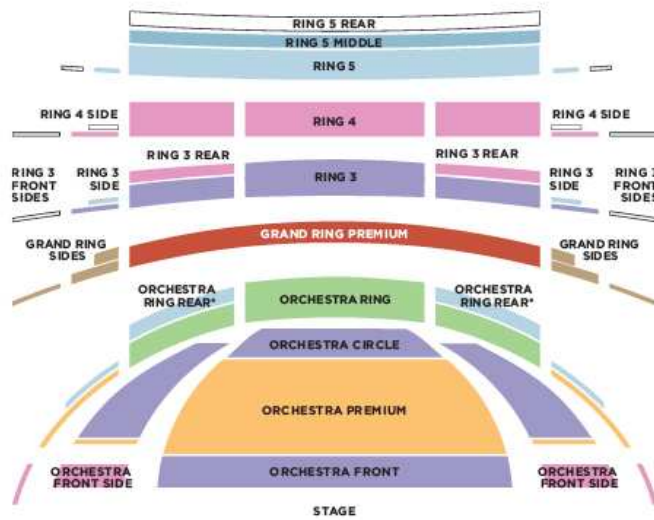

Individual Tickets

R. Fraser Elliott Hall
FOUR SEASONS CENTRE
FOR THE PERFORMING ARTS

All prices listed are base prices and may be adjusted up or down for individual performances without notice. All prices include HST. Subject to availability, COC tickets are exchangeable for another performance of the same opera, up to - and no later than - one business day prior to the original performance date. Ticket exchanges are free for Premier subscribers. Service fees apply to all other types of exchanges.

*Proof of age is required for Young People tickets. Youths must be 15 and under and accompanied by an adult.

+**SURTITLES™** obstructed seating.

PERFORMANCES & EVENTS

- 14/15 Season
- Free Concert Series
- Operanation

GET TICKETS

- Performance Calendar
- Seating Map
- Buy Tickets
- Subscribe
- Ticket Packages
- Group Tickets
- Under 30?
- Customer Service
- Gift Certificates

EDUCATION

- Online Learning
- New to Opera?
- Schools
- Adults
- Young Adults
- Children

BLOGS, PUBLICATIONS & PODCASTS

- Parlando: The COC Blog
- Honeybees at the FSC
- COC Podcasts
- Publications
- Study Guides

ABOUT THE COC

- Four Seasons Centre
- Alexander Neef
- Johannes Debus
- COC Orchestra
- COC Chorus
- Ensemble Studio
- Employment & Volunteering
- COC Media Room

SUPPORT THE COC

- Donate Now
- Friends of the COC
- The President's Council
- Ensemble Circle

STAY CONNECTED TO THE COC

- Follow us on Twitter
- Join us on Facebook
- Subscribe to our YouTube Channel
- Sign up for the eOpera Newsletter
- Contact Us